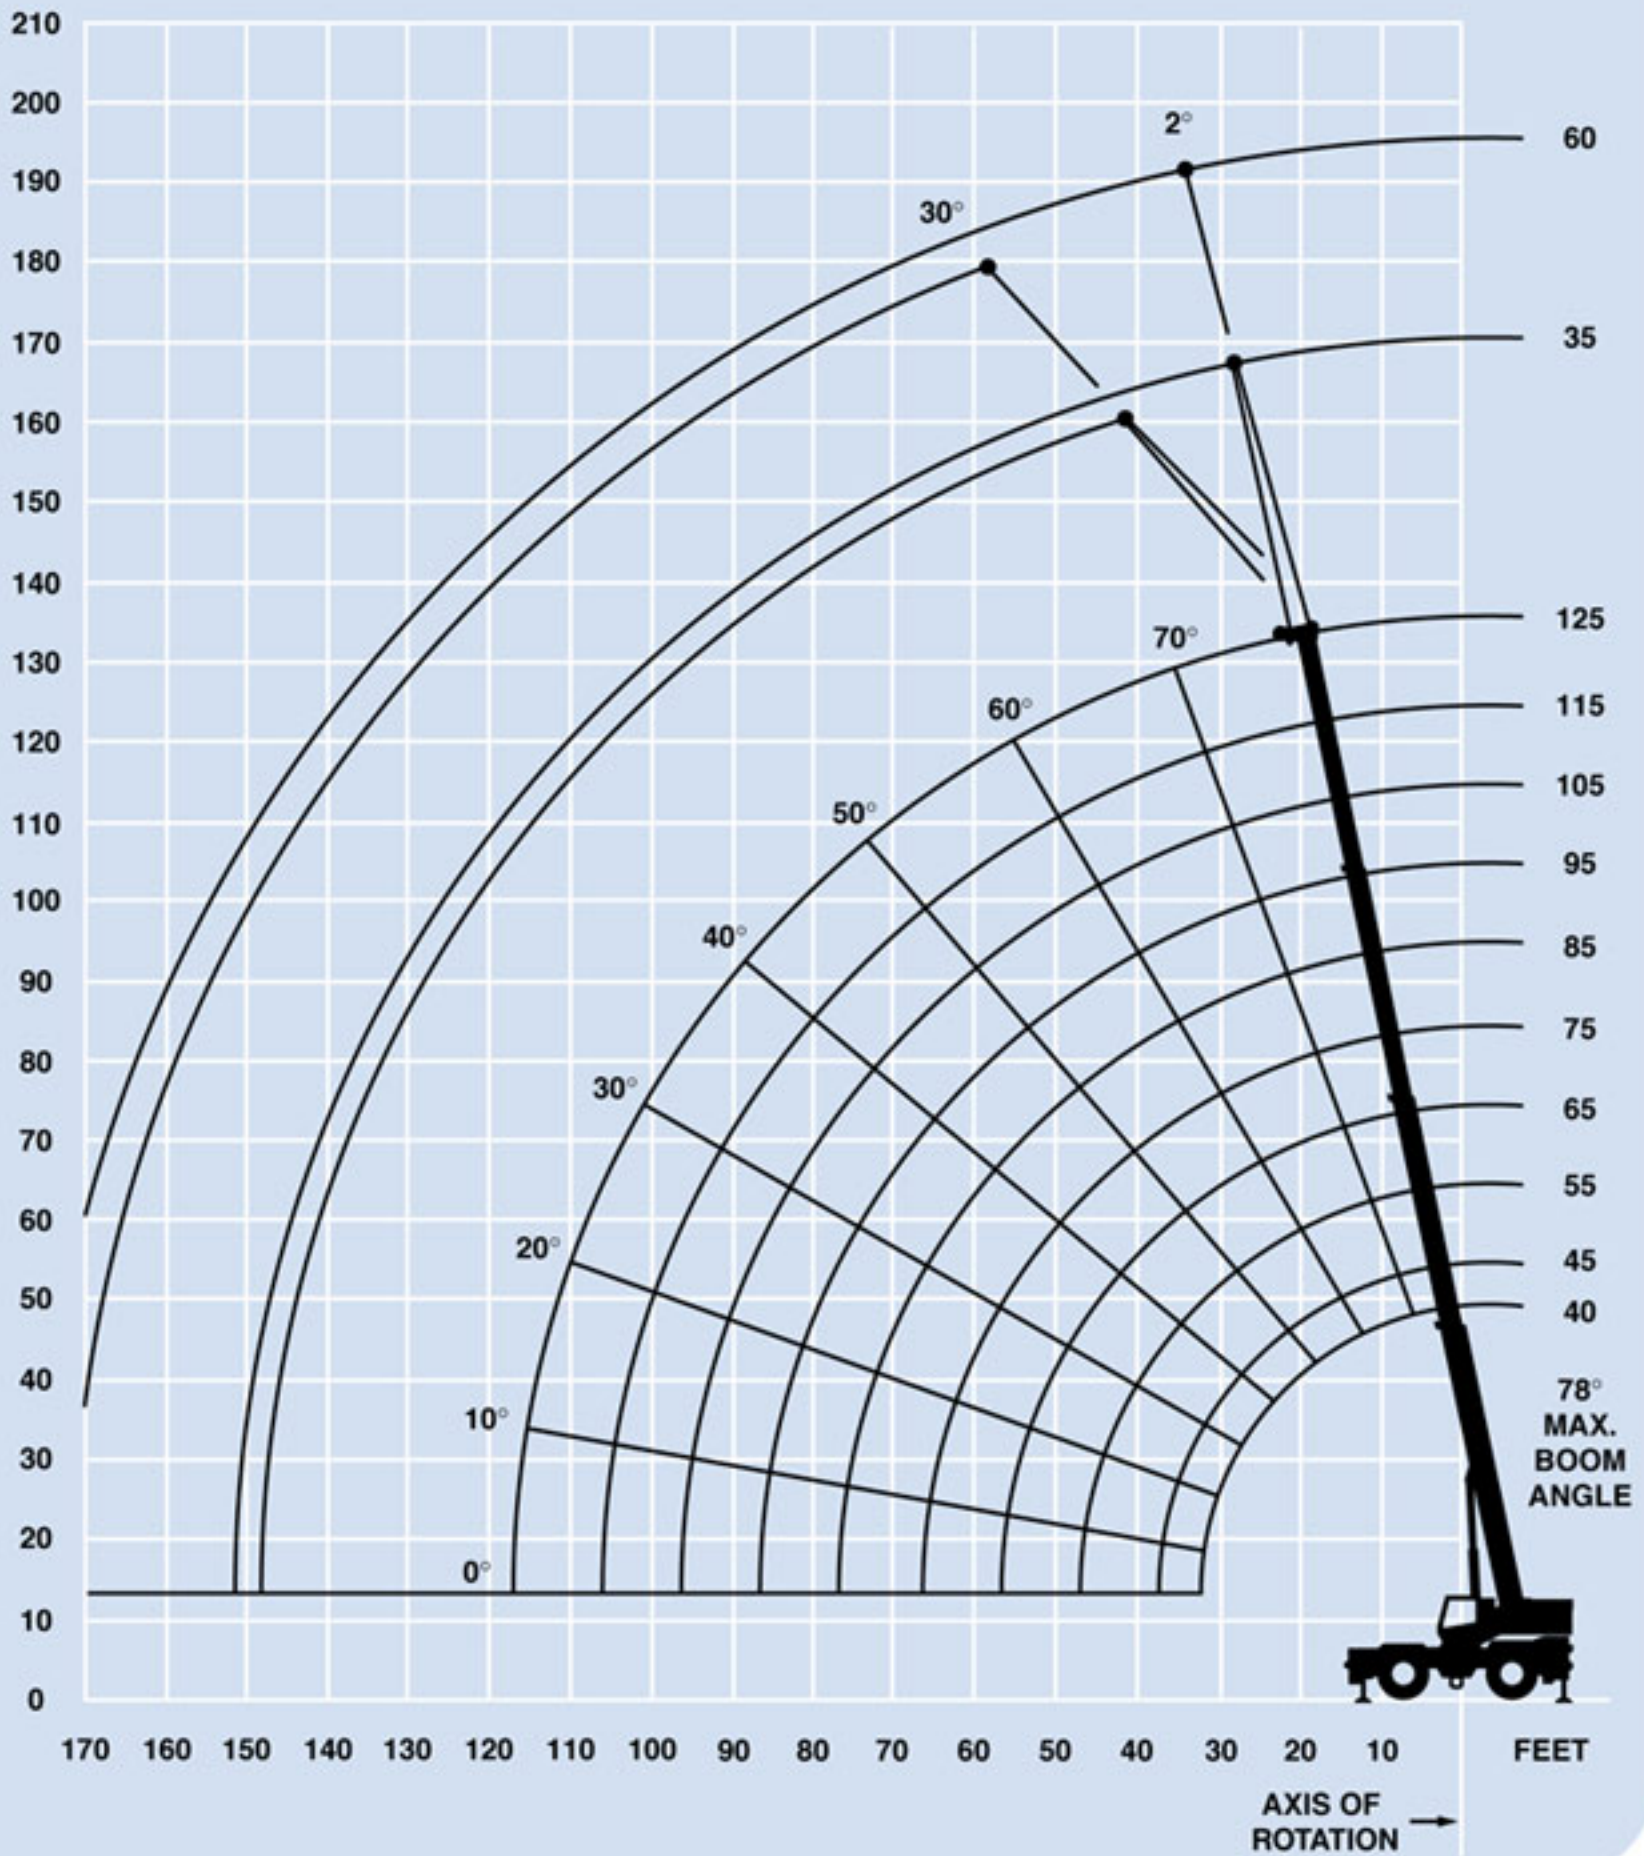

Working range

40 - 125 ft.
(12 - 38 m)

35 - 60 ft.
(10.6 - 18.2 m)

11,500 lbs.
(5216 kg)

100%

360°

FEET

DIMENSIONS ARE FOR LARGEST GROVE FURNISHED HOOK BLOCK AND HEADACHE BALL, WITH ANTI-TWO BLOCK ACTIVATED.