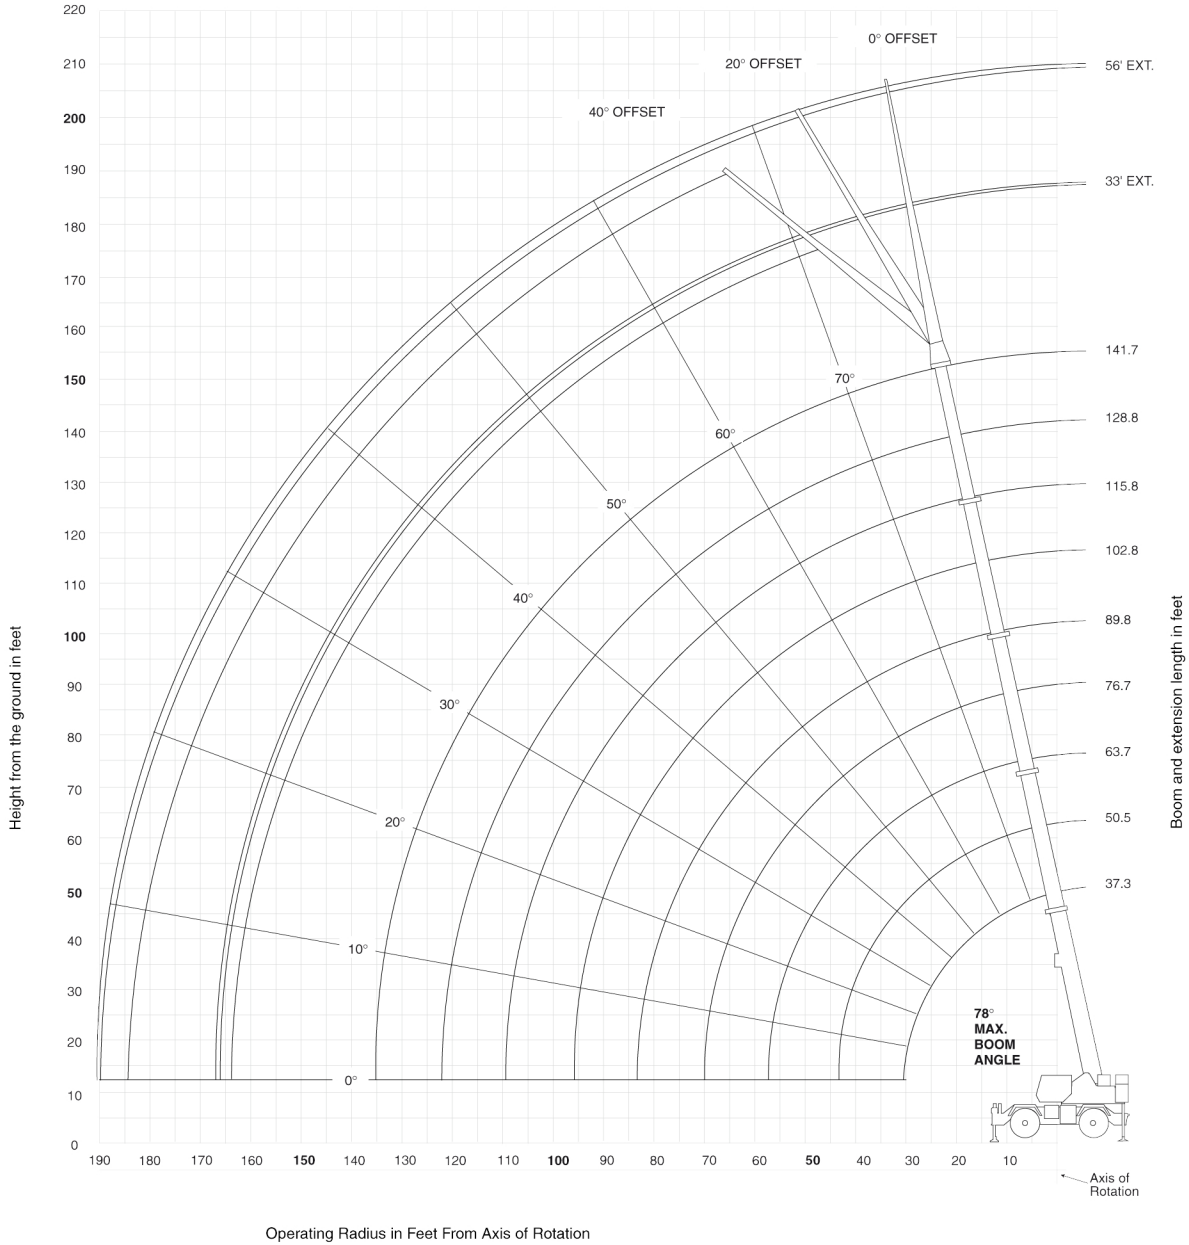

working range

Working range – 141.7 ft. Main Boom 32-56 ft. Fixed Offset Swingaway

6

Dimensions are for Largest Grove furnished Hook Block and Headache Ball, with Anti-Two Block Activated.

RT890E

THIS CHART IS ONLY A GUIDE AND SHOULD NOT BE USED TO OPERATE THE CRANE. The individual crane's load chart, operating instructions and other instructional plates must be read and understood prior to operating the crane.

GROVE